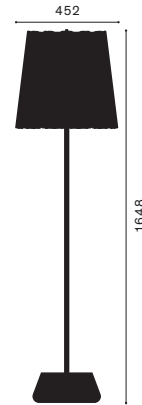

Model Nr. 331 01 075
 Dimensions Ø 452 mm
 H 1648 mm

Light socket	E27
Power requirements	230 V, 50 Hz
Power input	max. 15 W
Materials	Pleated lampshade sheet metal slats, white powder coated, carried by a thin tube, massive concrete pedestal with a natural finish
Cover of illuminant	Opaque acrylic glass
Weight	ca. 17.4 kg
Power cable	ca. 3 m
Protection rating	IP20
Test marks	TÜV, CE, ROHS
Warranty	2 years

Contents	E27, e.g. 15 W
Energy class lamp	see illuminant
Light colour	Warm white 2700 K
Note	dimnable, ON/OFF For further technical information please refer to the description of the light source

Example of light intensity distribution at 15 W