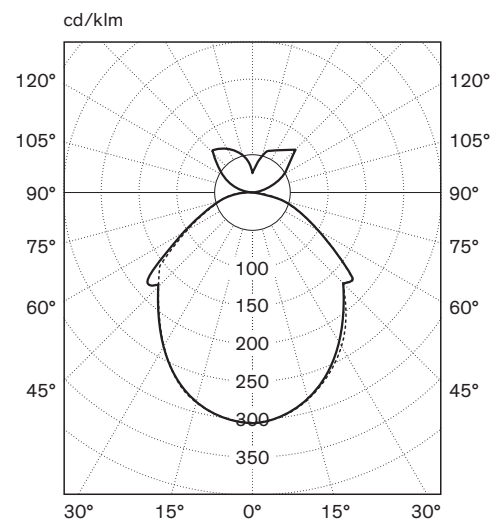

Model Nr. 331 01 075
 Dimensions Ø 452 mm
 H 1648 mm

Light socket	E27
Power requirements	230 V, 50 Hz
Power input	max. 15 W
Materials	Pleated lampshade sheet metal slats, white powder coated, carried by a thin tube, massive concrete pedestal with a natural finish
Cover of illuminant	Opaque acrylic glass
Weight	ca. 17.4 kg
Power cable	ca. 3 m
Protection rating	IP20
Test marks	TÜV, CE, ROHS
Warranty	2 years

Contents	E27, e.g. 15 W
Energy class lamp	see illuminant
Light colour	Warm white 2700 K
Note	dimnable, ON/OFF For further technical information please refer to the description of the light source

Example of light intensity distribution at 15 W

— Lateral light intensity distribution
 Frontal light intensity distribution